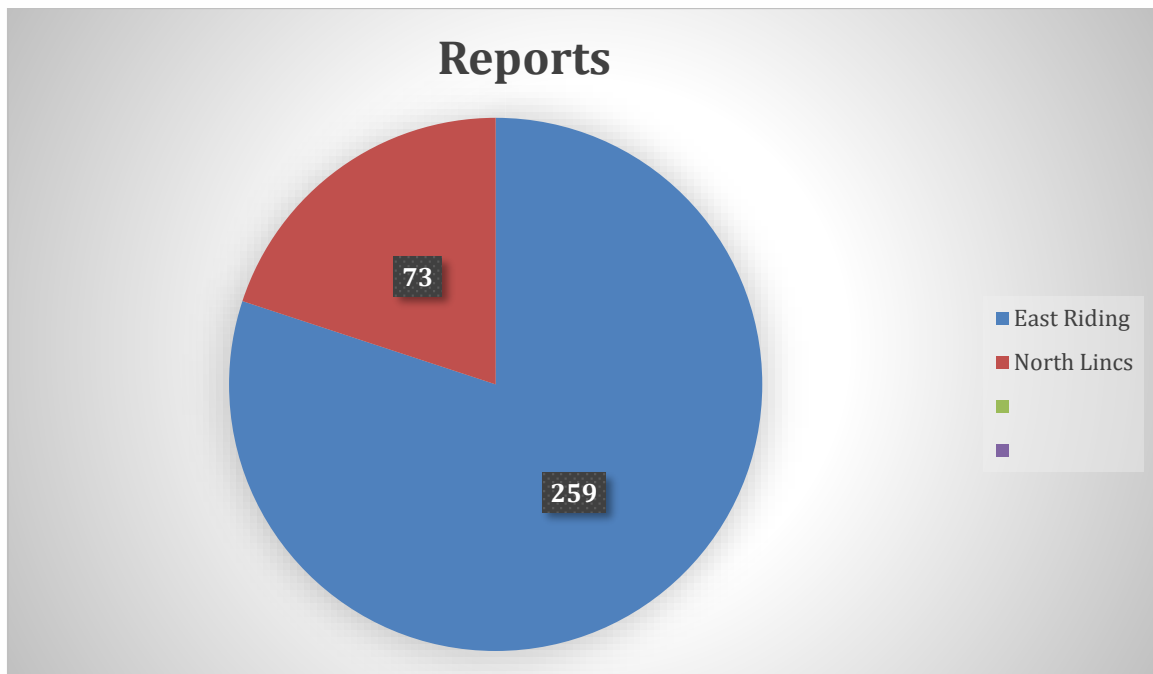

POLICE

POLICE

POLICE

Between **01 August 2018** and **02 April 2019** there have been a total of **332** reports regarding day time hare coursing, 'possible' hare coursing or sightings of vehicles by members of the public suspected to be involved in this activity.

During the previous season **2017 to 2018** the number was **508** reports from 01 August 2017 to late April 2018.