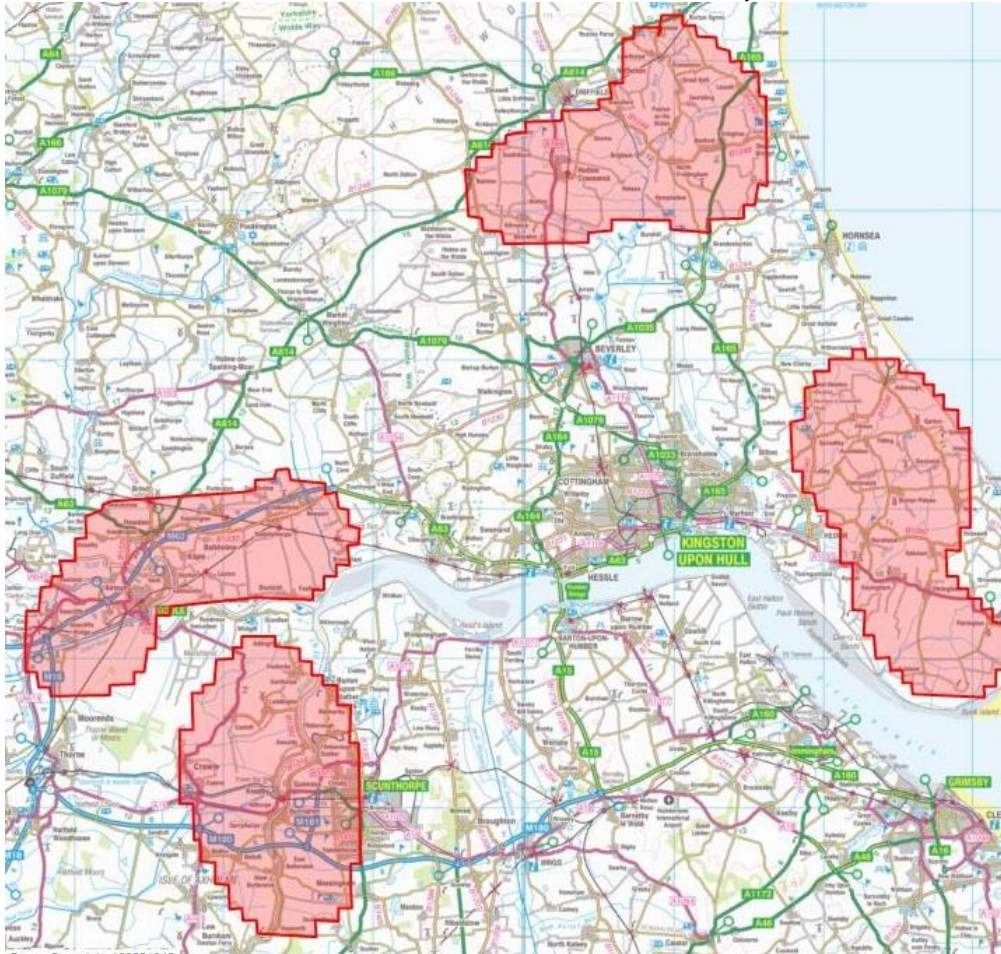

POLICE

POLICE

POLICE

The below map highlights the favoured areas targeted by hare coursers across the Humberside Police area, both in previous years and this last season. There are of course incidents outside of these areas but these are the areas subject of the most reports.